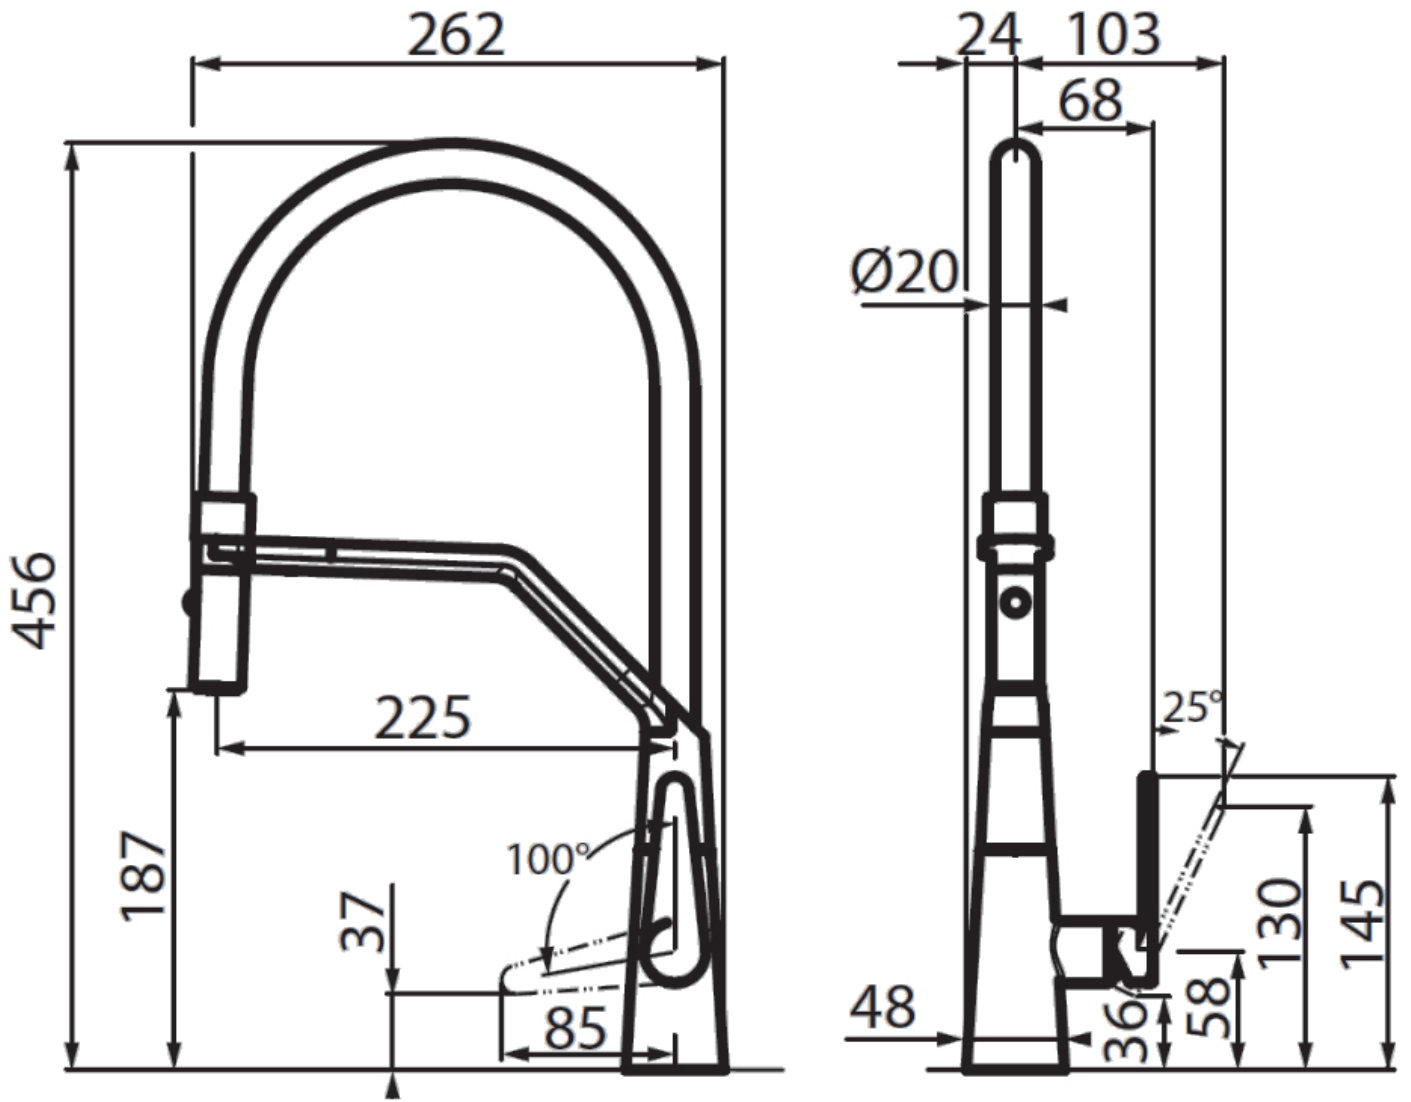

TECHNICAL DATA